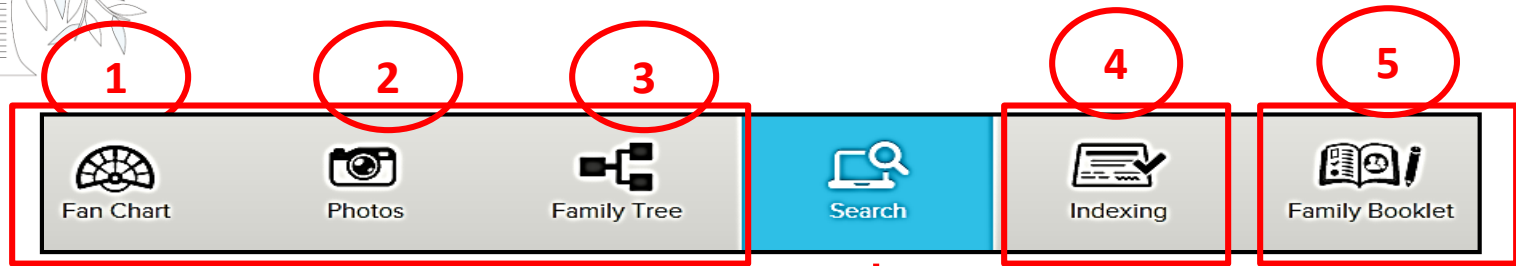

Bottom Menu

To your family tree

To Search Page

To your family tree

FamilySearch Indexing Statistics

1,121,718,344 Total Records Completed	12,020,594 Records Awaiting Arbitration	192 Current Projects
18,112,208 Total Records Completed in 2014	45,251 Total Contributors in 2014	Find a Project