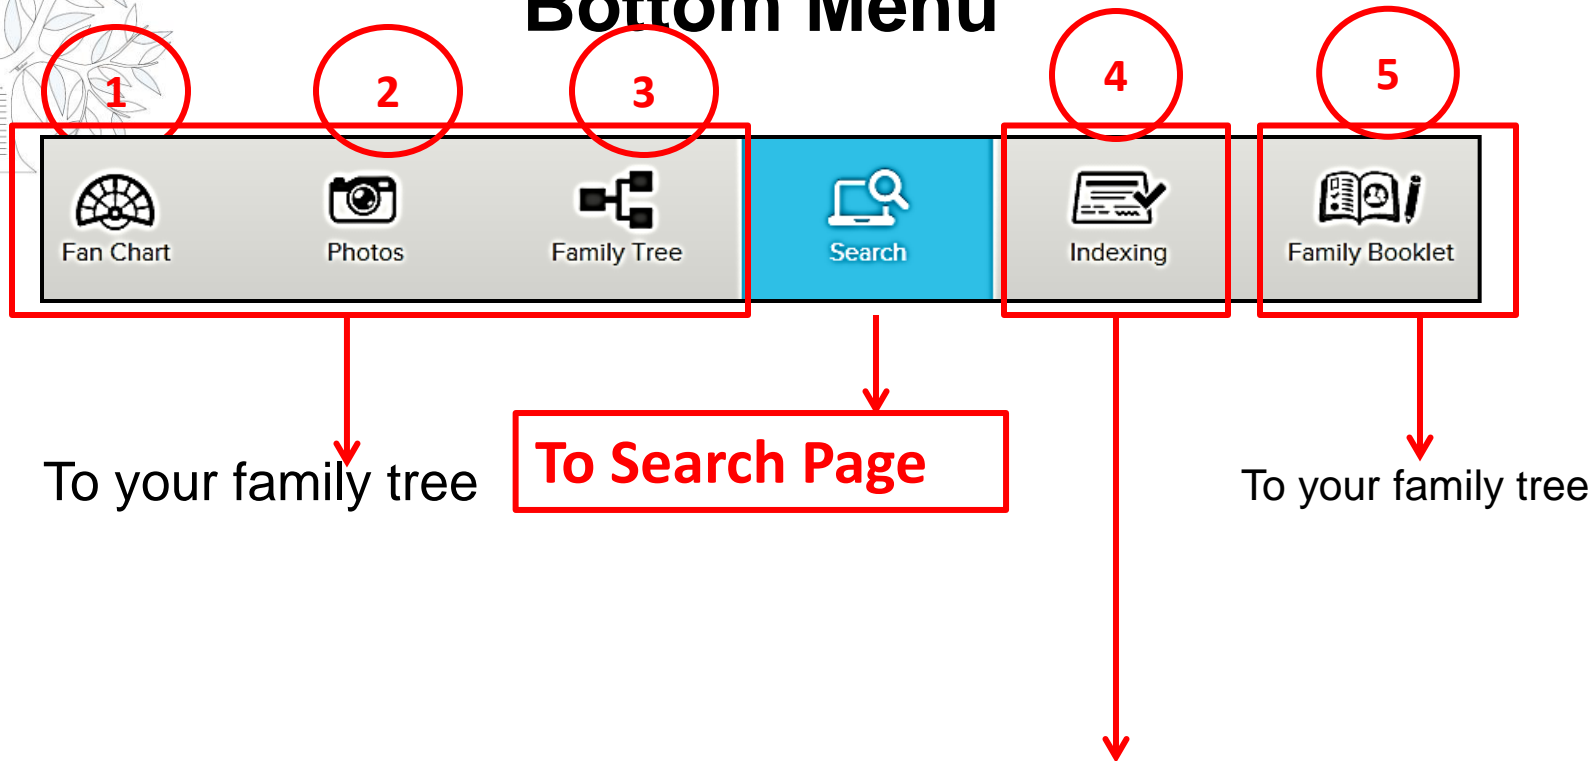

Bottom Menu

FamilySearch Indexing Statistics

1,121,718,344 Total Records Completed	12,020,594 Records Awaiting Arbitration	192 Current Projects
18,112,208 Total Records Completed in 2014	45,251 Total Contributors in 2014	Find a Project